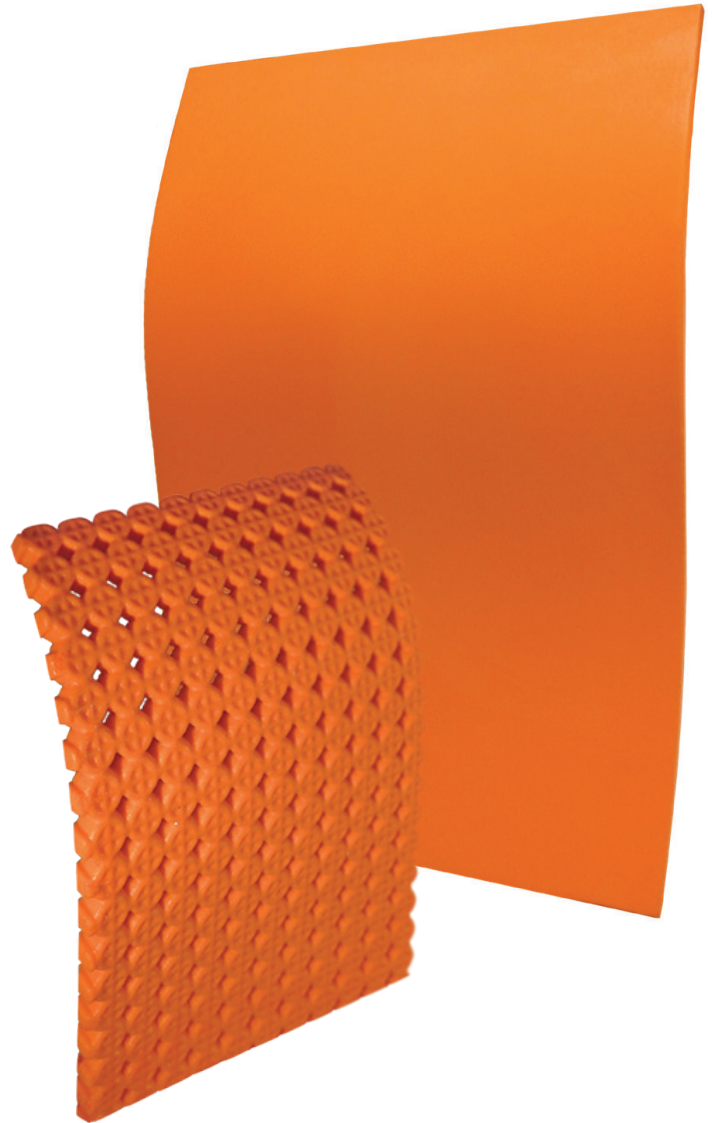

GAMEBREAKER UNDER SHIELD

SHOULDER AND CHEST PROTECTION

D3O® Set Foam sheets offer high levels of shock absorption. D3O® materials flow freely when at rest, but on impact, lock tightly together to disperse and absorb the energy of the blow, before instantly returning to their soft, flexible state. This reaction is instantaneous and 100% passive. The greater the force of impact, the greater the protection. They are soft, flexible and versatile, making them compatible with a wide range of applications.

PRODUCT FEATURES

- POWERED BY D3O®
- HIGH PERFORMANCE IMPACT PROTECTION
- SOFT AND FLEXIBLE
- CUT TO FIT YOUR APPLICATION

AVAILABLE IN MULTIPLE VARIATIONS AND THICKNESSES

- 10mm Solid Sheet 10 x14.5"(AERO) Unskived
- 4mm Solid Sheet 10"x14.5" (AERO) Skived
- 2mm Solid Sheet 10"x14.5" (AERO) Skived
- 6mm Mesh Sheet 10.5"x15" (XT)
- 4mm Mesh Sheet 10"x14.5" (XT)

GAMEBREAKER

SOLID AND MESH SHEETS RANGE IN THICKNESS

LOW PROFILE AND FLEXIBLE

SOFT WITH CUSHIONING