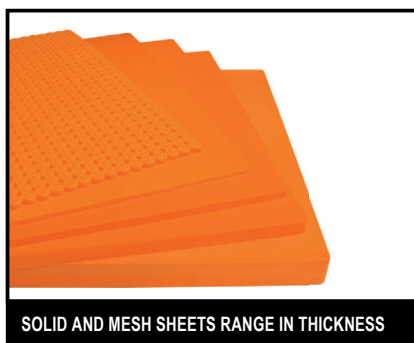

GAMEBREAKER UNDER SHIELD

SHOULDER AND CHEST PROTECTION

D3O® Set Foam sheets offer high levels of shock absorption. D3O® materials flow freely when at rest, but on impact, lock tightly together to disperse and absorb the energy of the blow, before instantly returning to their soft, flexible state. This reaction is instantaneous and 100% passive. The greater the force of impact, the greater the protection. They are soft, flexible and versatile, making them compatible with a wide range of applications.

PRODUCT FEATURES

- POWERED BY D3O®
- HIGH PERFORMANCE IMPACT PROTECTION
- SOFT AND FLEXIBLE
- CUT TO FIT YOUR APPLICATION

AVAILABLE IN MULTIPLE VARIATIONS AND THICKNESSES

- 10mm Solid Sheet 10 x14.5"(AERO) Unskived
- 4mm Solid Sheet 10"x14.5" (AERO) Skived
- 2mm Solid Sheet 10"x14.5" (AERO) Skived
- 6mm Mesh Sheet 10.5"x15" (XT)
- 4mm Mesh Sheet 10"x14.5" (XT)

GAMEBREAKER

SOLID AND MESH SHEETS RANGE IN THICKNESS

LOW PROFILE AND FLEXIBLE

SOFT WITH CUSHIONING